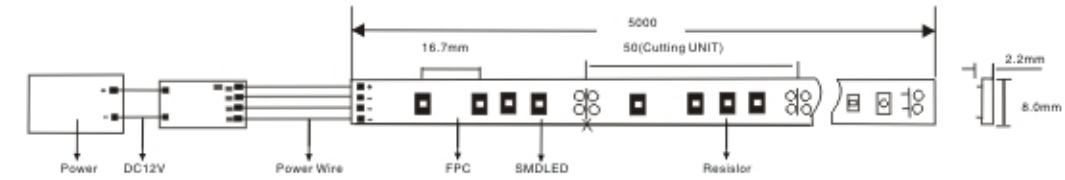

5050 軟光條 LED5050 flexible strip

5050燈間距: 30燈33.3mm 48燈20.9mm 60燈16.7mm
5050 SMD Spacing: 30LED 33.3mm 48LED 20.9mm 60LED 16.7mm