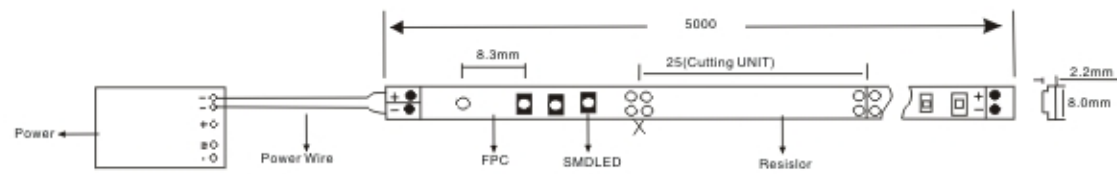

軟燈條系列

Strip Light Series

特點:

1) 採用超高亮度貼片LED, 能耗低, 節能環保;
2) 光衰小, 使用壽命長;
3) 採用FRC柔性線路板, 可隨意彎曲;
4) 三個LED一回路, 可根據實際情況剪切;
5) 直流12V低壓供電更安全可靠;
6) 背貼優質3M雙面膠, 安裝簡單方便;
7) 可根據客戶要求做防水處理;
8) 每卷標準長度: 5m。

Features

- (1) Adopt ultra high bright SMD, to be energy-saving and environment friendly;
- (2) Low brightness declines and long life span;
- (3) High quality FRC board, easy to bend;
- (4) 3 LED-Loop, can be cut and spliced the actual situation;
- (5) Stable and safe with 12V DC power
- (6) Easy installation with dipsand adhesive tape;
- (7) To do water treatment according to customer requirements;
- (8) The standard length of each volume: 5m.

3528軟燈條 LED3528 flexible strip

3528燈間距: 30燈33.3mm 48燈20.9mm 60燈16.7mm 96燈10.3mm 120燈8.3mm

3528 SMD Spacing: 30LED 33.3mm 48LED 20.9mm 60LED 16.7mm 96LED 10.3mm 120LED 8.3mm